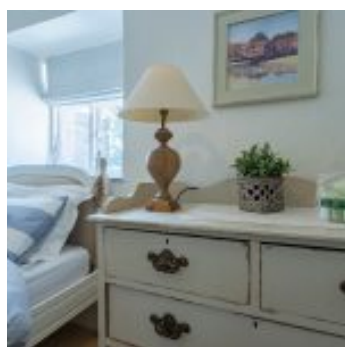

THE BLAKENEY COTTAGE COMPANY