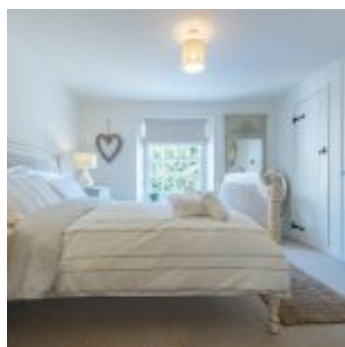

THE BLAKENEY COTTAGE COMPANY