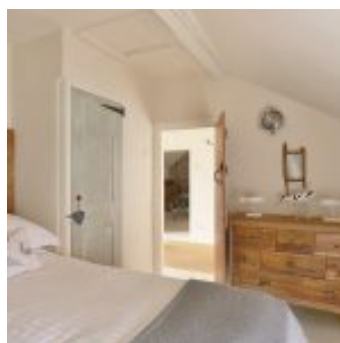

Want to enjoy home-cooked family meals while on holiday? This Blakeney cottage features a large kitchen and dining area where you'll simply love gathering together for your meals.

The kitchen is well equipped with a range cooker, microwave, fridge and everything you would expect for all your dining needs. There's also a dishwasher to take the stress out of cleaning up afterwards. There is also a Nespresso coffee machine.

There are two comfortable bedrooms on the first floor - a double and a twin, each adorned with charming decoration. The bathroom is generously sized and comes complete with a roll-top bath for a traditional look.

For a perfect family break to the coast, we're certain you'll fall in love with this beautiful and charming cottage that's within easy reach of the heart of Blakeney.

For RSBP and National Trust members, you can receive a 5% discount in low and mid season at Marsh Haven. Simply send us a photograph of your membership card and we can discount your booking for you!

Accommodation

- Total Bedrooms x2
- Sleeps x4
- Double beds x1
- Zip and link beds x1
- Reception rooms x1
- Total Bathrooms x1

Equipment

- Washing machine
- Iron & board
- Aired
- Microwave
- Dishwasher
- Free Wi-Fi
- Freeview/Freesat
- DVD player
- Telephone
- Fridge with ice box

Property

- Fire - Woodburner
- Heating - Electricity
- Parking x1 - Car Park - Designated
- Children allowed
- Dogs allowed x2 (£25)