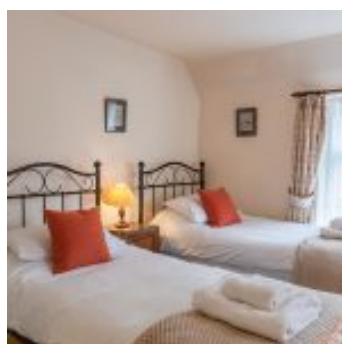

THE BLAKENEY COTTAGE COMPANY