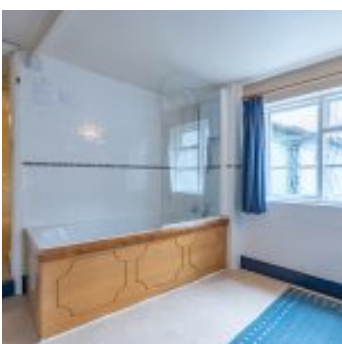

THE BLAKENEY COTTAGE COMPANY