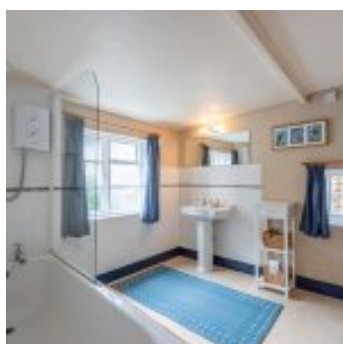

THE BLAKENEY COTTAGE COMPANY