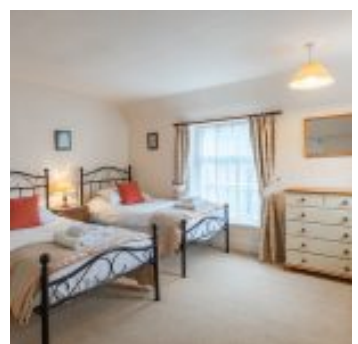

THE BLAKENEY COTTAGE COMPANY