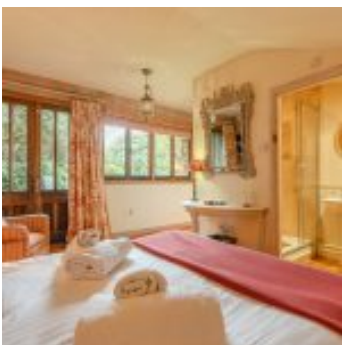

THE BLAKENEY COTTAGE COMPANY