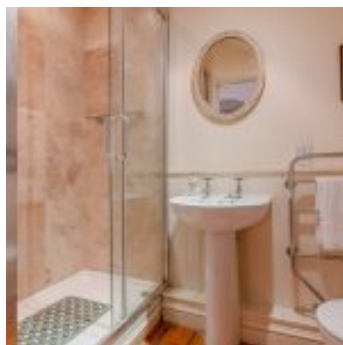

THE BLAKENEY COTTAGE COMPANY